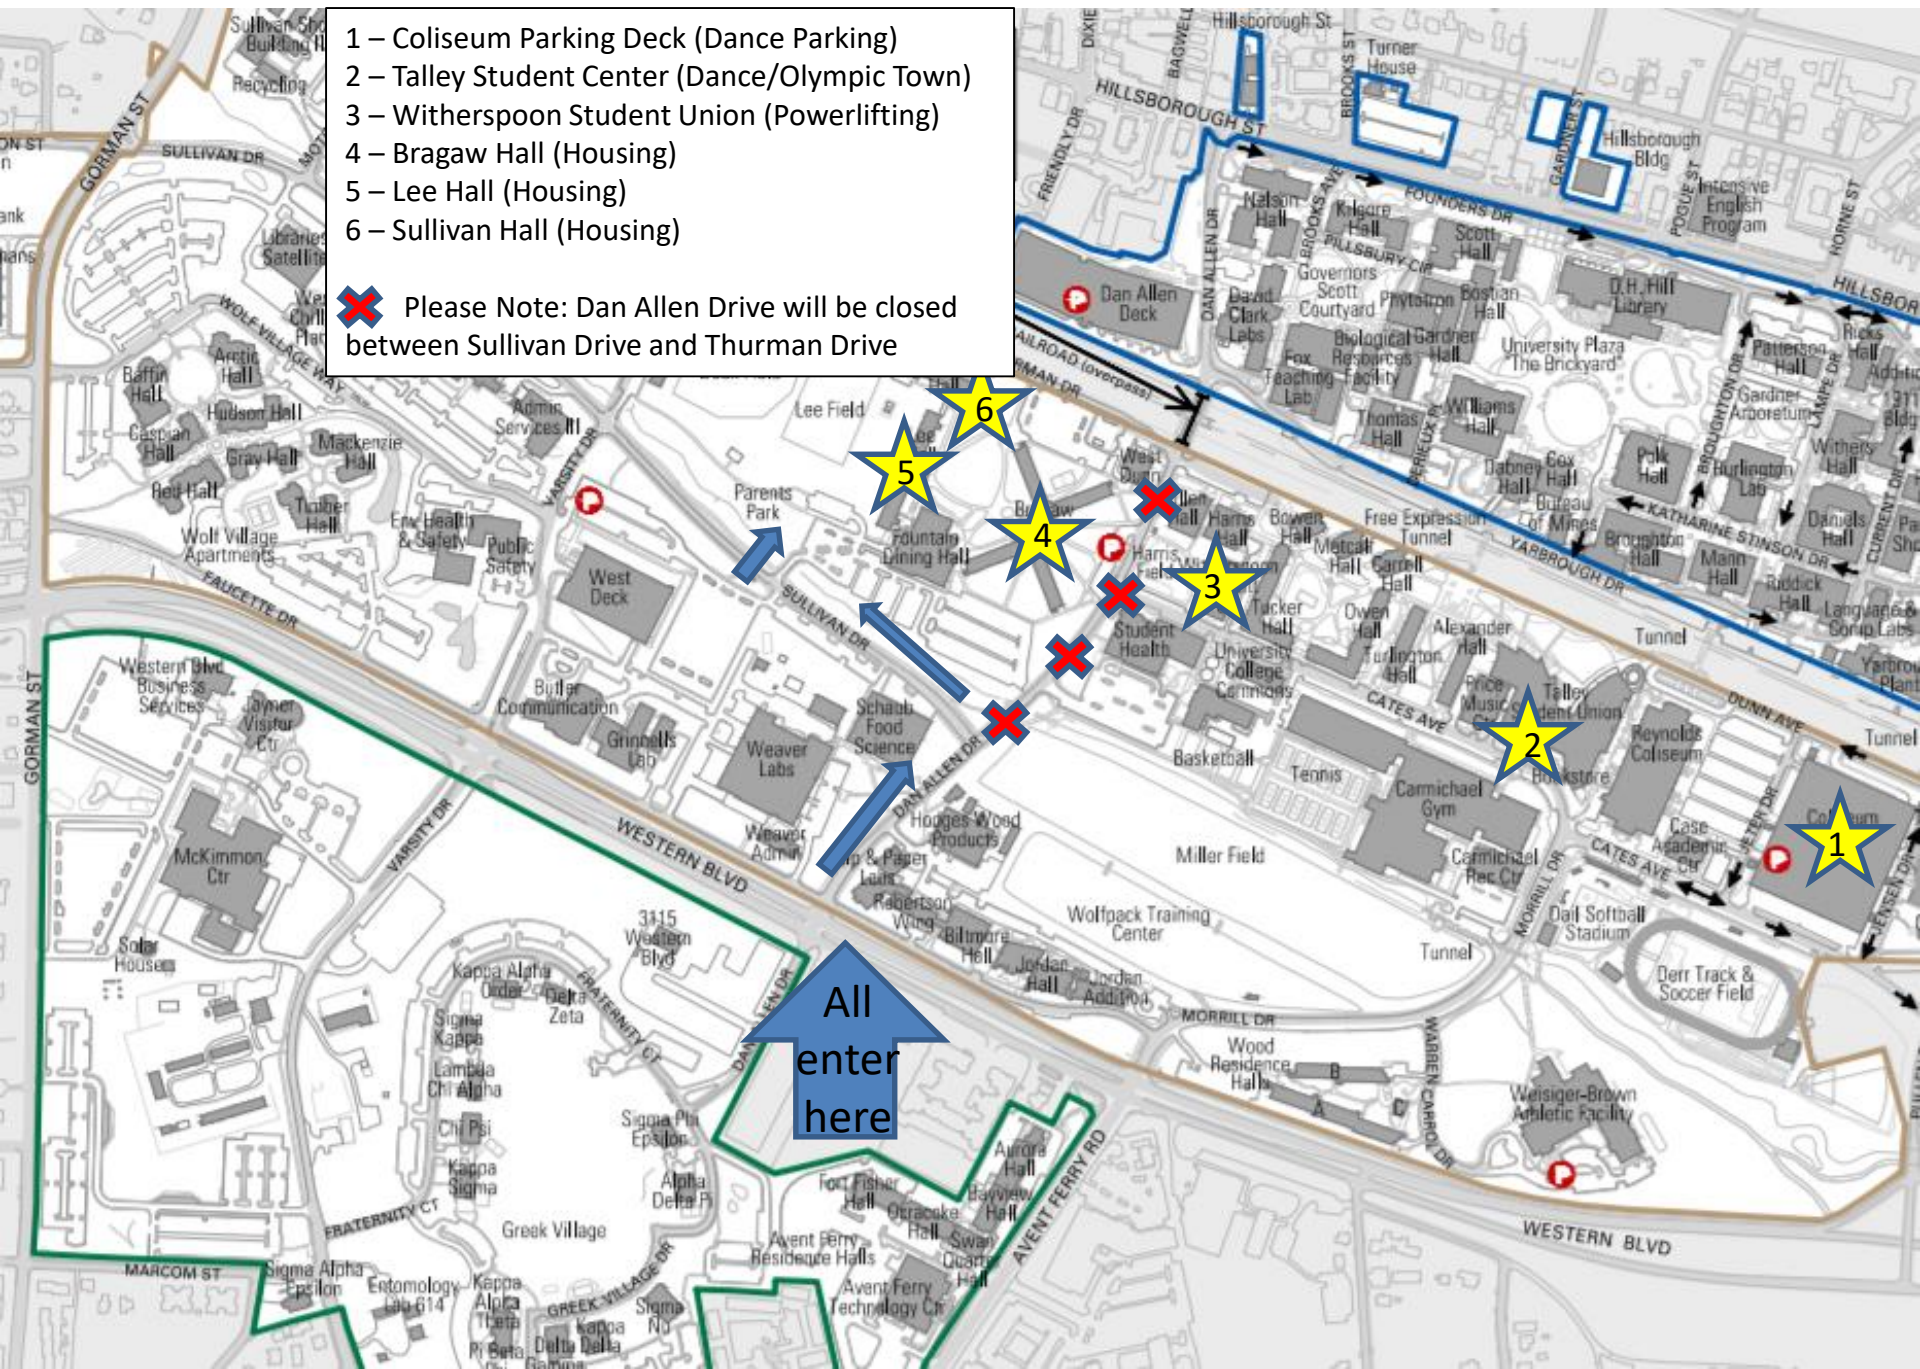

- 1 – Coliseum Parking Deck (Dance Parking)
- 2 – Talley Student Center (Dance/Olympic Town)
- 3 – Witherspoon Student Union (Powerlifting)
- 4 – Bragaw Hall (Housing)
- 5 – Lee Hall (Housing)
- 6 – Sullivan Hall (Housing)

✘ Please Note: Dan Allen Drive will be closed between Sullivan Drive and Thurman Drive

All enter here